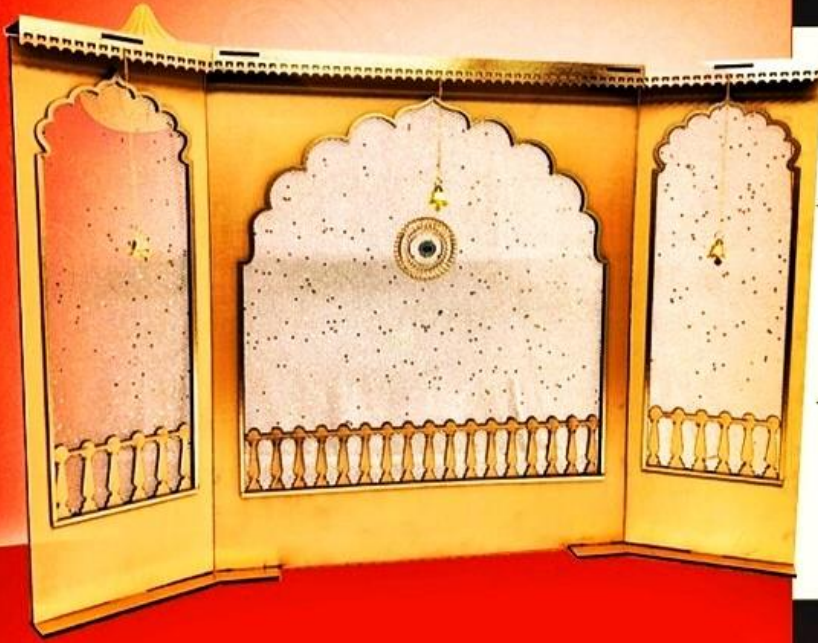

SIZE

COST

BACK 21 (W) x 24 (H)
BASE 20 X 14 inches
Best Suitable for 1 ft Murti

₹ 2100/-

BACK 24 (W) x 28 (H)
BASE 23 X 18 inches
Best Suitable for 1.5 ft Murti

₹ 2800/-

BACK 31 (W) x 39 (H)
BASE 27 X 22 inches
Best Suitable for 2 ft Murti

₹ 3600/-

Shipping cost extra Depending on Location

Order Now - 9930100524

- ★ फोल्डेबल डिजाईन
- ★ MDF बनलेला - 100% पर्यावरणपूरक
- ★ एलईडी लाईट्ससह आकर्षक लुक
- ★ सेटअप करायला सोपा, बाप्पासाठी परिपूर्ण!