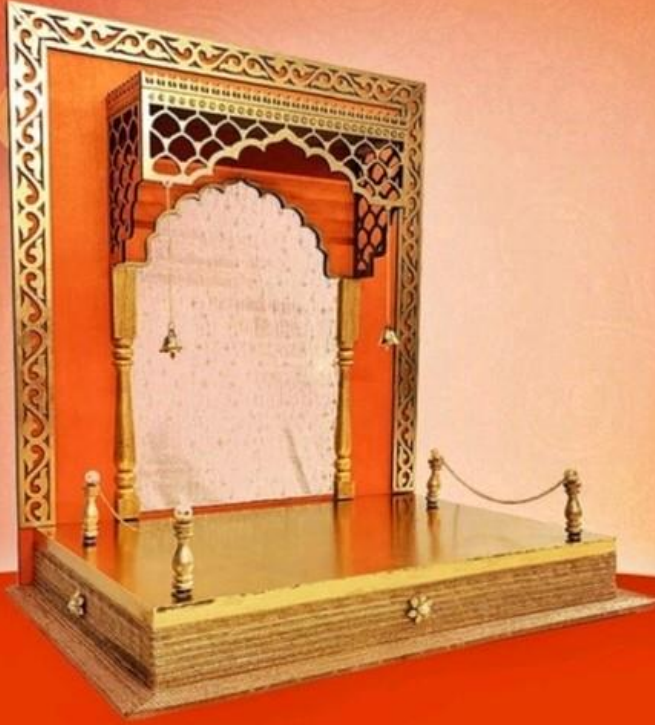

# इको फ्रेंडली आकर्षक मखर

गणेशोत्सव २०२५

artzzfuzion.co

SIZE

COST

BACK 21 (W) x 24 (H)

BASE 20 X 14 inches

Best Suitable for 1 ft Murti

₹ 3200/-

BACK 24 (W) x 28 (H)

BASE 23 X 18 inches

Best Suitable for 1.5 ft Murti

₹ 4200/-

BACK 31 (W) x 39 (H)

BASE 27 X 22 inches

Best Suitable for 2 ft Murti

BACK 24 (W) x 28 (H)  
BASE 23 X 18 inches  
Best Suitable for 1.5 ft Murti

₹ 2800/-

BACK 31 (W) x 39 (H)  
BASE 27 X 22 inches  
Best Suitable for 2 ft Murti

₹ 3600/-

Shipping cost extra Depending on Location