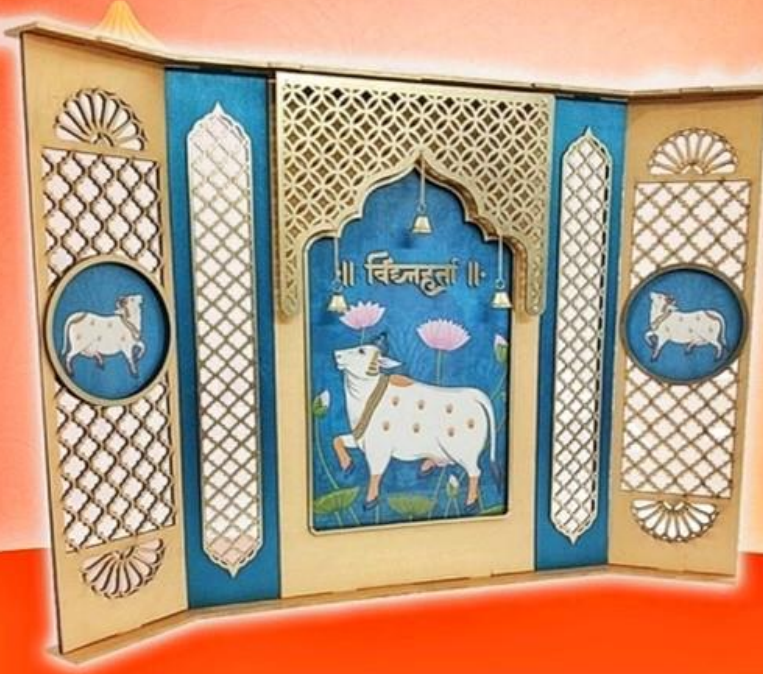

इको फ्रेंडली आकर्षक मखर

गणेशोत्सव २०२५

KM
08

artzzfuzion.co

SIZE

COST

BACK 21 (W) x 24 (H)
BASE 20 X 14 inches

Best Suitable for 1 ft Murti

₹ 3300/-

BACK 24 (W) x 28 (H)
BASE 23 X 18 inches

Best Suitable for 1.5 ft Murti

₹ 4100/-

BACK 31 (W) x 39 (H)
BASE 27 X 22 inches

Best Suitable for 2 ft Murti

₹ 4900/-

Shipping cost extra Depending on Location

Order Now - 9930100524

- ★ फोल्डेबल डिझाईन
- ★ MDF बनलेला - 100% पर्यावरणपूरक
- ★ एलईडी लाईट्ससह आकर्षक लुक
- ★ सेटअप करायला सोपा, बाप्पासाठी परिपूर्ण!