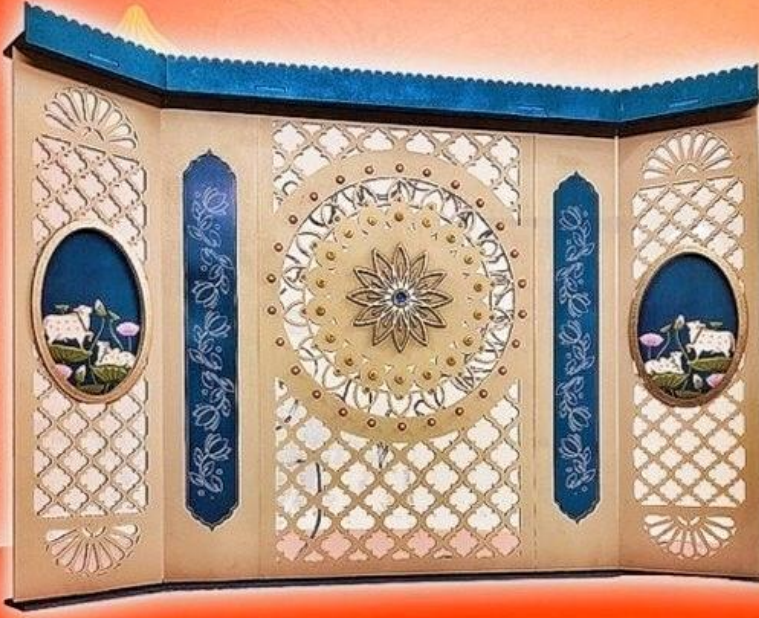

SIZE

COST

BACK 21 (W) x 24 (H)
BASE 20 X 14 inches

Best Suitable for 1 ft Murti

₹ 3200/-

BACK 24 (W) x 28 (H)
BASE 23 X 18 inches

Best Suitable for 1.5 ft Murti

₹ 4000/-

BACK 31 (W) x 39 (H)
BASE 27 X 22 inches

Best Suitable for 2 ft Murti

₹ 4800/-

Shipping cost extra Depending on Location

Order Now - 9930100524

- ★ फोल्डेबल डिजाइन
- ★ MDF बनलेला - 100% पर्यावरणपूरक
- ★ एलईडी लाईट्ससह आकर्षक लुक
- ★ सेटअप करायला सोपा, बाप्पासाठी परिपूर्ण!