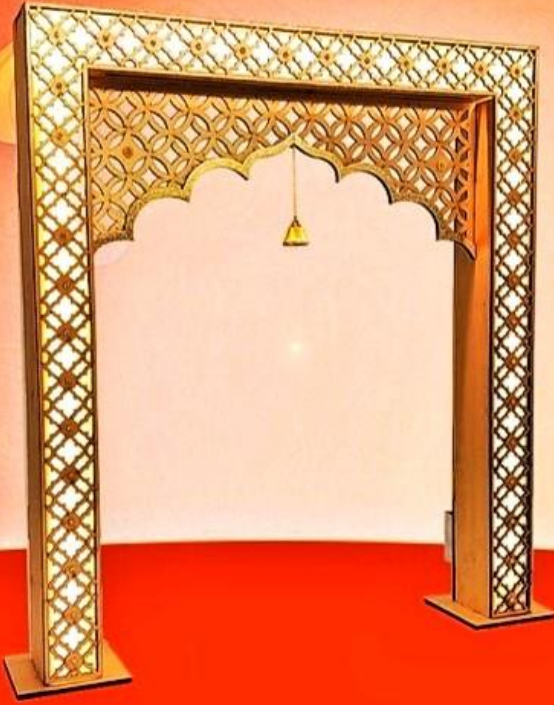

इको फ्रेंडली आकर्षक मखर

गणेशोत्सव २०२५

artzzfuzion.co

SIZE

COST

BACK 21 (W) x 24 (H)
BASE 20 X 14 inches

Best Suitable for 1 ft Murti

₹ 2700/-

BACK 24 (W) x 28 (H)
BASE 23 X 18 inches

Best Suitable for 1.5 ft Murti

₹ 3500/-

BACK 31 (W) x 39 (H)
BASE 27 X 22 inches

Best Suitable for 2 ft Murti

₹ 4300/-

Shipping cost extra Depending on Location

Order Now - 9930100524

- ★ फोल्डेबल डिजाइन
- ★ MDF बनलेला - 100% पर्यावरणपूरक
- ★ एलईडी लाइट्ससह आकर्षक लुक
- ★ सेटअप करायला सोपा, बाप्पासाठी परिपूर्ण!