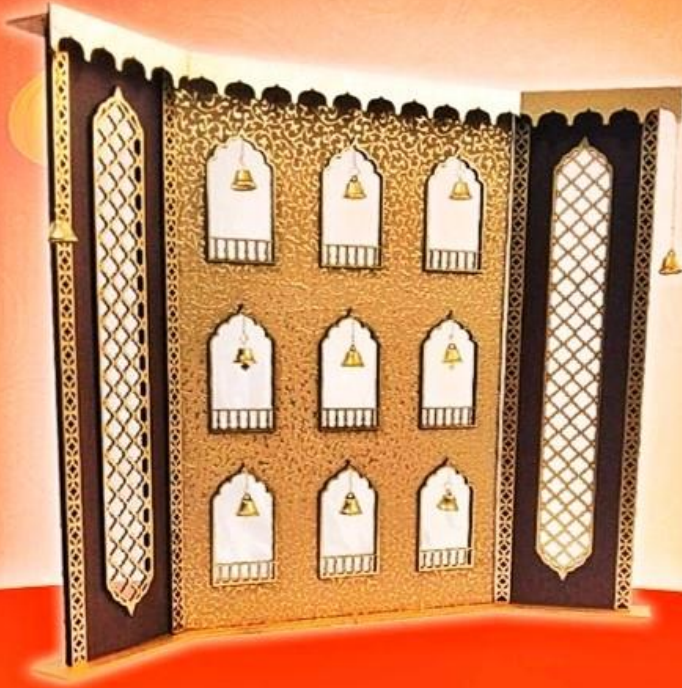

इको फ्रेंडली आकर्षक मखर

गणेशोत्सव २०२५

KM
15

artzzfuzion.co

SIZE

COST

BACK 21 (W) x 24 (H)

BASE 20 X 14 inches

Best Suitable for 1 ft Murti

₹ 2800/-

BACK 24 (W) x 28 (H)

BASE 23 X 18 inches

Best Suitable for 1.5 ft Murti

₹ 3600/-

BACK 31 (W) x 39 (H)

BASE 27 X 22 inches

Best Suitable for 2 ft Murti

₹ 4700/-

Shipping cost extra Depending on Location

Order Now - 9930100524

- ★ फोल्डेबल डिज़ाइन
- ★ MDF बनलेला - 100% पर्यावरणपूरक
- ★ एलईडी लाईट्ससह आकर्षक लुक
- ★ सेटअप करायला सोपा, बाप्पासाठी परिपूर्ण!